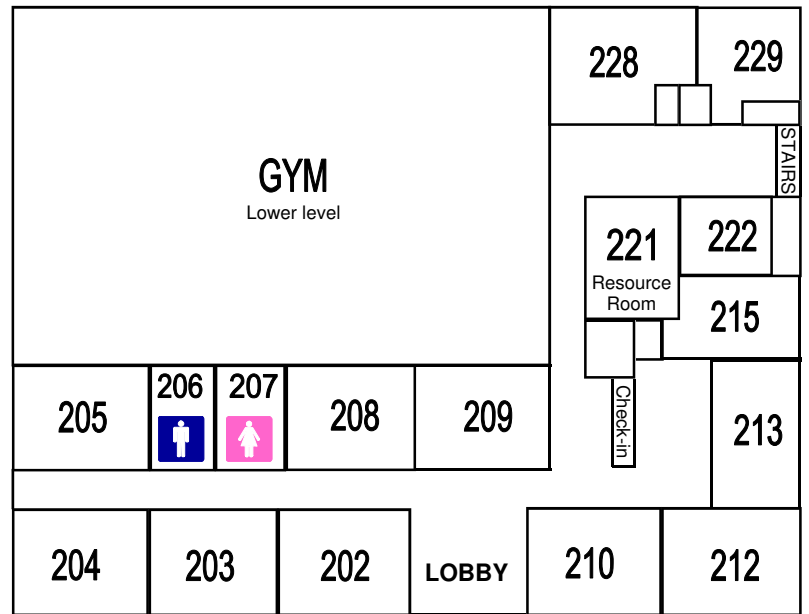

LIFE CENTER

MAP KEY

 Men's/Boys' Restroom

 Ladies'/Girls' Restroom

WORSHIP CENTER

← To
Worship Center

Handicapped Parking

Life Center Drop-off Area

DESTINY DRIVE

Modular Classrooms

RALEIGH CHRISTIAN COMMUNITY CAMPUS MAP