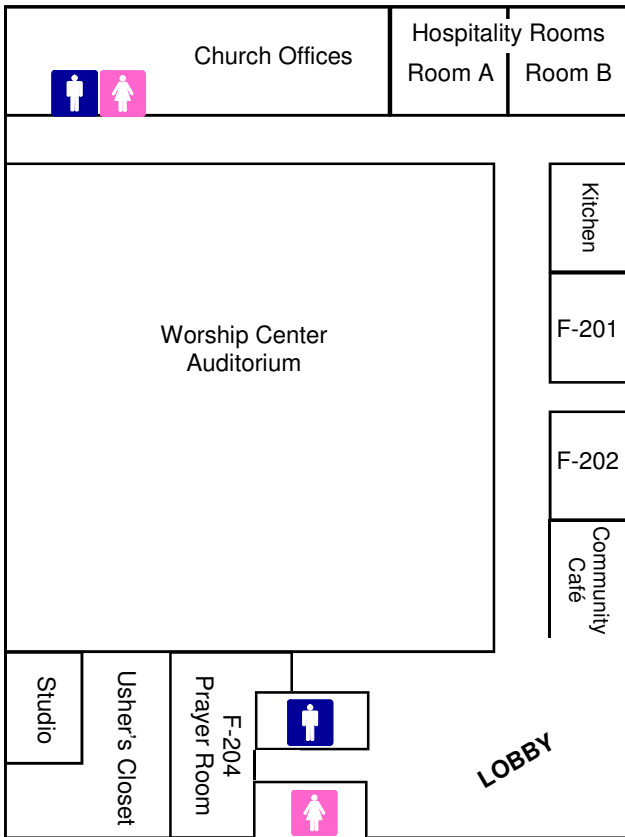

LIFE CENTER

MAP KEY

 Men's/Boys' Restroom

 Ladies'/Girls' Restroom

WORSHIP CENTER

← To
Worship Center

Handicapped Parking

Life Center Drop-off Area

DESTINY DRIVE

Modular Classrooms

RALEIGH CHRISTIAN COMMUNITY CAMPUS MAP