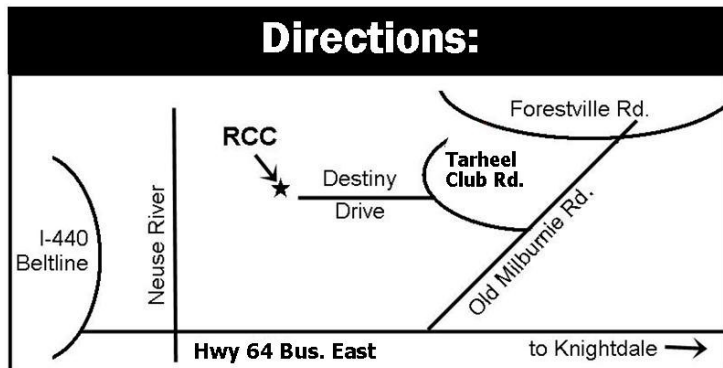

How to get to RCC

*From I-440 Beltline, take Hwy 64 Bus. East. Turn left on Old Milburnie Rd., left on Tarheel Club Rd., and left on Destiny Dr.
From Wendell, take Hwy 64 Bus. West. Turn right on Old Milburnie Rd. Turn left on Tarheel Club Rd., and left on Destiny Dr.*