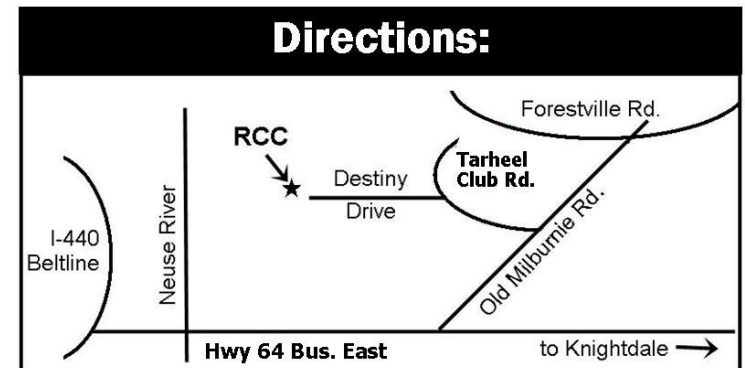

How to get to RCC

*From I-440 Beltline, take Hwy 64 Bus. East. Turn left on Old Milburnie Rd., left on Tarheel Club Rd., and left on Destiny Dr.
From Wendell, take Hwy 64 Bus. West. Turn right on Old Milburnie Rd. Turn left on Tarheel Club Rd., and left on Destiny Dr.*