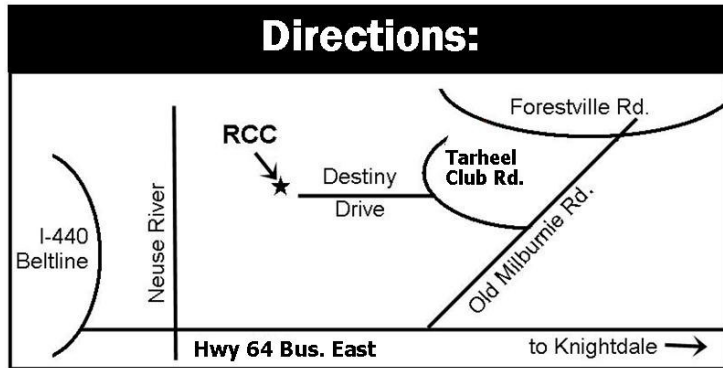

How to get to RCC

*From I-440 Beltline, take Hwy 64 Bus. East. Turn left on Old Milburnie Rd., left on Tarheel Club Rd., and left on Destiny Dr.
From Wendell, take Hwy 64 Bus. West. Turn right on Old Milburnie Rd. Turn left on Tarheel Club Rd., and left on Destiny Dr.*