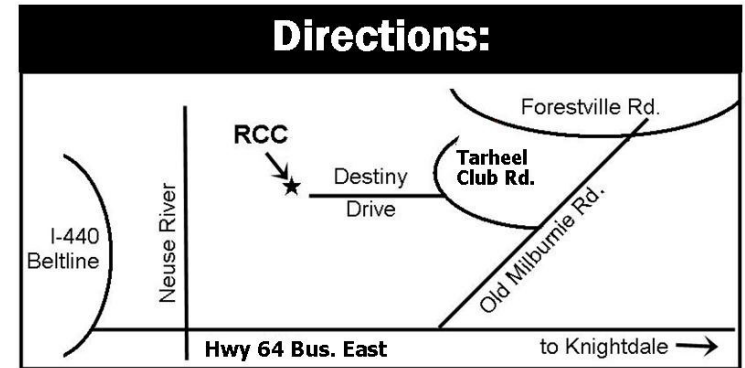

How to get to RCC

*From I-440 Beltline, take Hwy 64 Bus. East. Turn left on Old Milburnie Rd., left on Tarheel Club Rd., and left on Destiny Dr.
From Wendell, take Hwy 64 Bus. West. Turn right on Old Milburnie Rd. Turn left on Tarheel Club Rd., and left on Destiny Dr.*